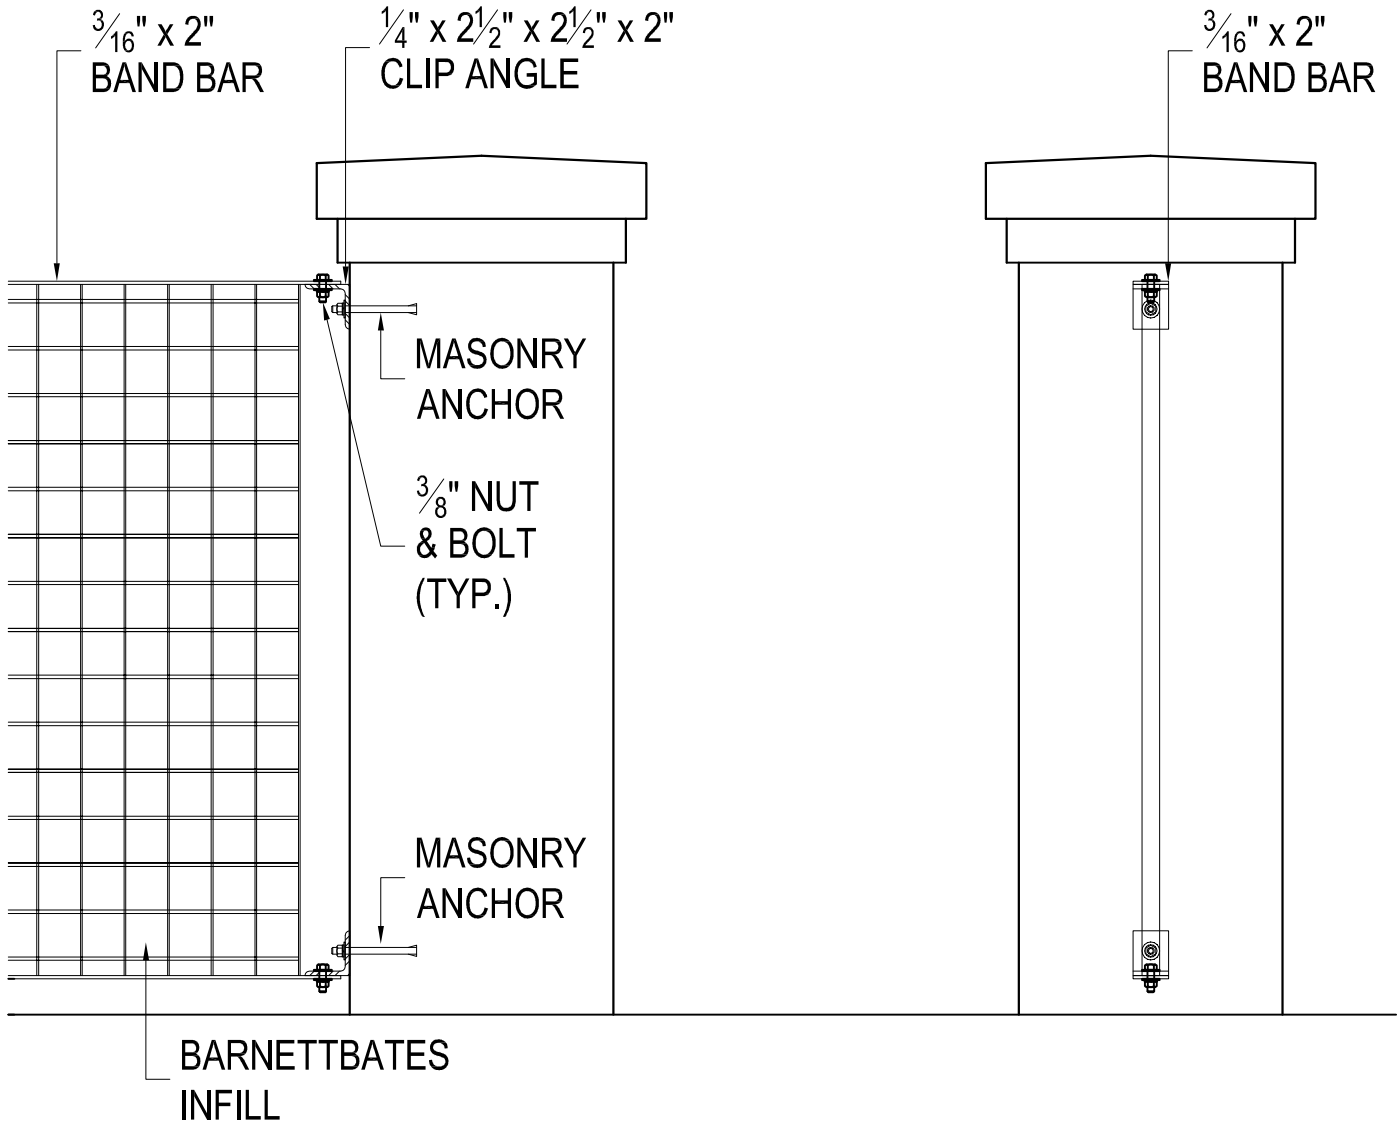

CONNECTION FENCE PANEL TO PIER

ALL TYPES
OF GRATING

BARNETT BATES

Barnett Bates Corporation
500 Mills Road
Joliet, IL 60433-2795

WWW.BARNETTBATES.COM

Toll Free: (800) 541-3912
Joliet: (815) 726-5223
Fax: (815) 726-9210

ARCHITECTURAL
FENCING