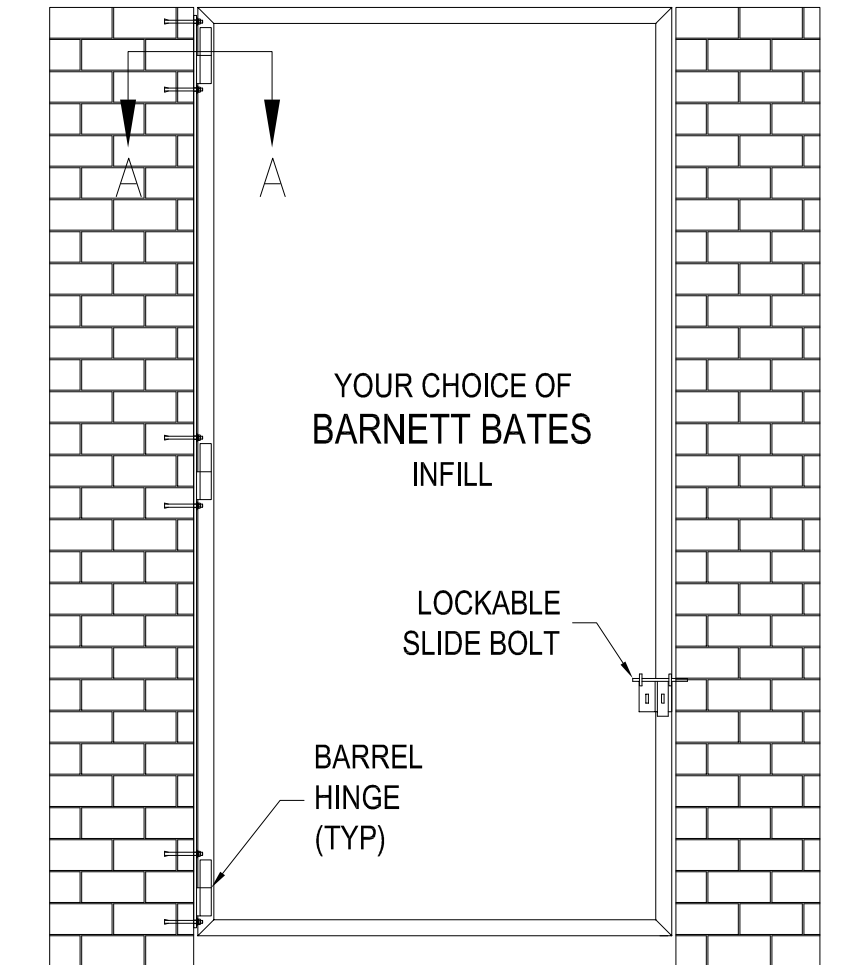

# GATE-SINGLE (MASONRY)

## TYPICAL GATE MOUNTS

- HINGE PLATE TO MASONRY
- EMBEDDED POSTS  
(SEE DOUBLE GATE)
- POST W/BASE PLATE  
(SEE DOUBLE GATE)

ALL TYPES  
OF GRATING