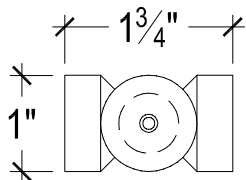

HINGE BARREL / PIN TYPE

5" HINGE

7" HINGE

ALL TYPES
OF GRATING

BARNETT BATES

Barnett Bates Corporation
500 Mills Road
Joliet, IL 60433-2795

WWW.BARNETTBATES.COM

Toll Free: (800) 541-3912
Joliet: (815) 726-5223
Fax: (815) 726-9210