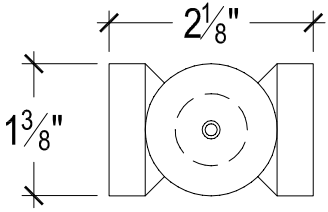

HINGE BARREL / PIN TYPE

5" HINGE

7" HINGE

ALL TYPES
OF GRATING

BARNETT BATES

Barnett Bates Corporation
500 Mills Road
Joliet, IL 60433-2795

WWW.BARNETTBATES.COM

Toll Free: (800) 541-3912
Joliet: (815) 726-5223
Fax: (815) 726-9210