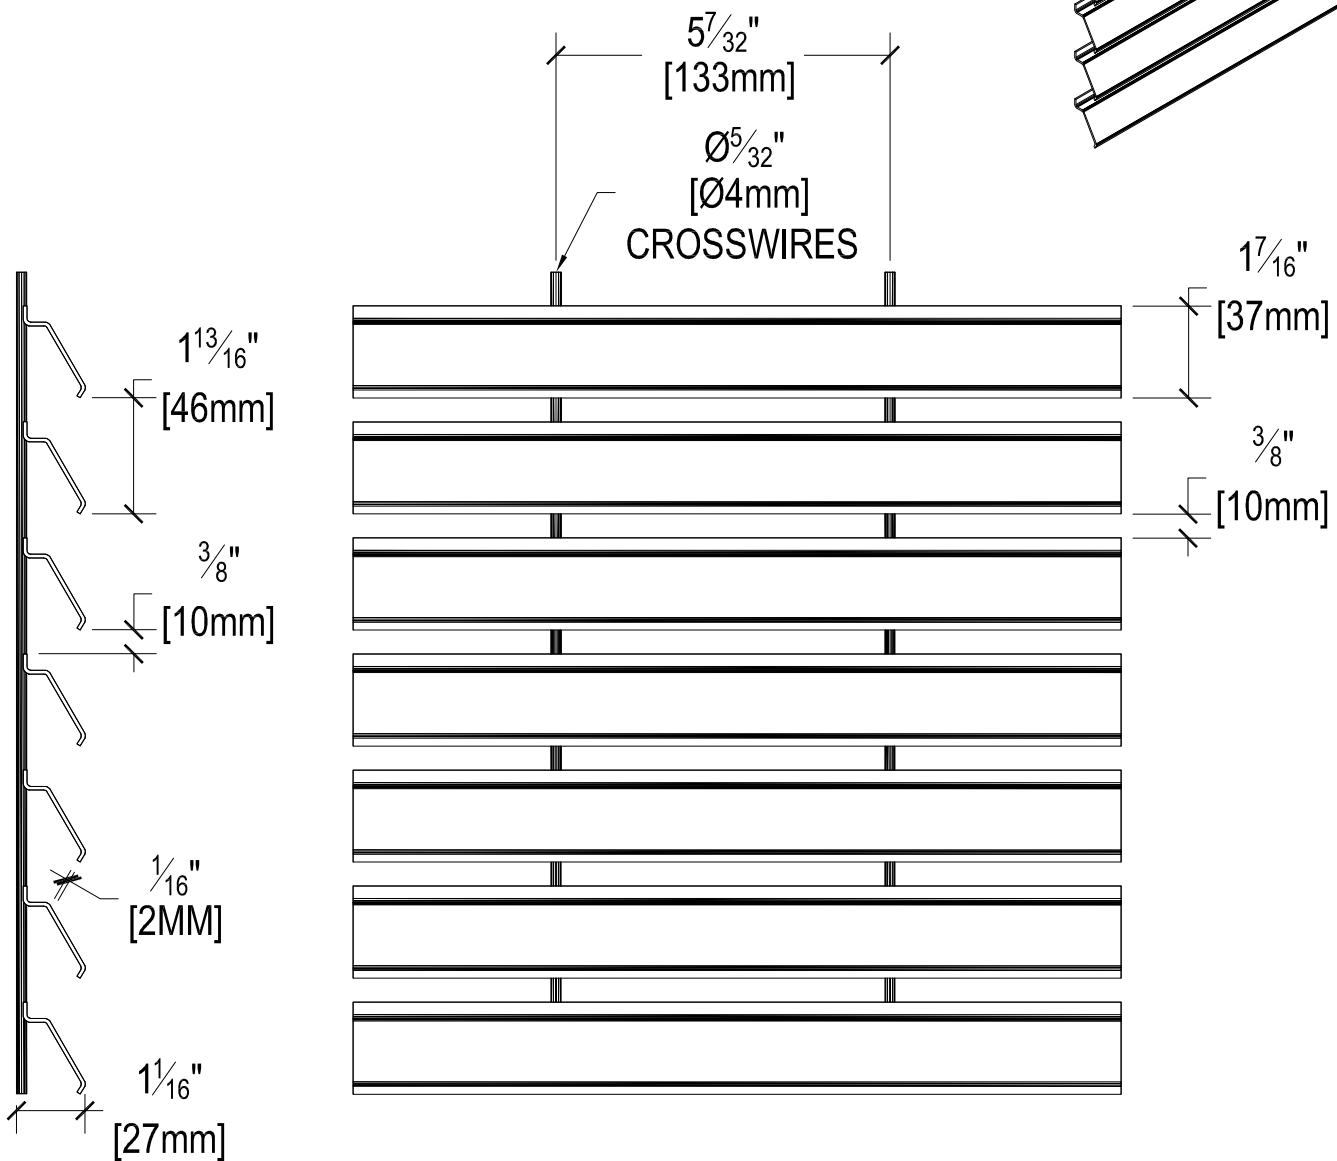

SPECIFY
GENUINE

ORSOGRIL[®]

PATTERN:
TALIA-80

800-541-3912

PLEASE NOTE: ENGLISH UNITS ARE NOMINAL

2/2/2010 3:49:48 PM

ALL TYPES
OF GRATING

BARNETT BATES